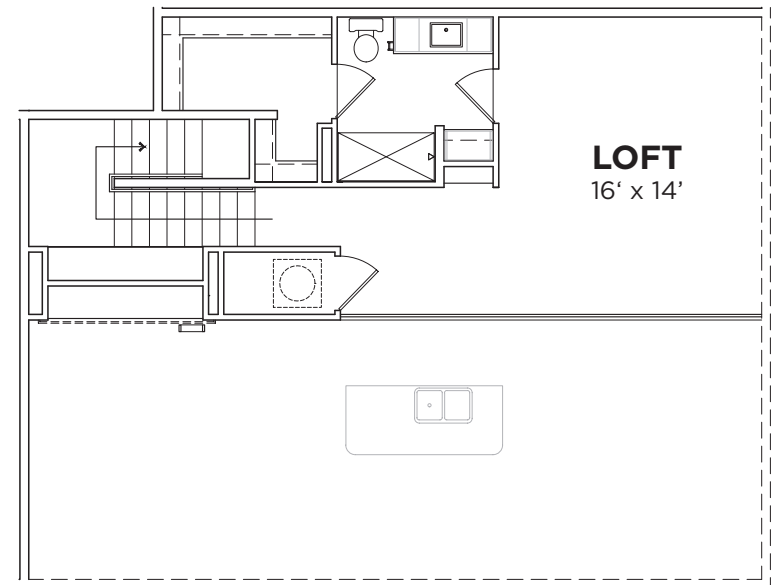

UPPER LEVEL

PHONE 615.861.4181

WEBSITE 1260MARTIN.COM

ADDRESS 1260 MARTIN STREET / NASHVILLE / 37203

core