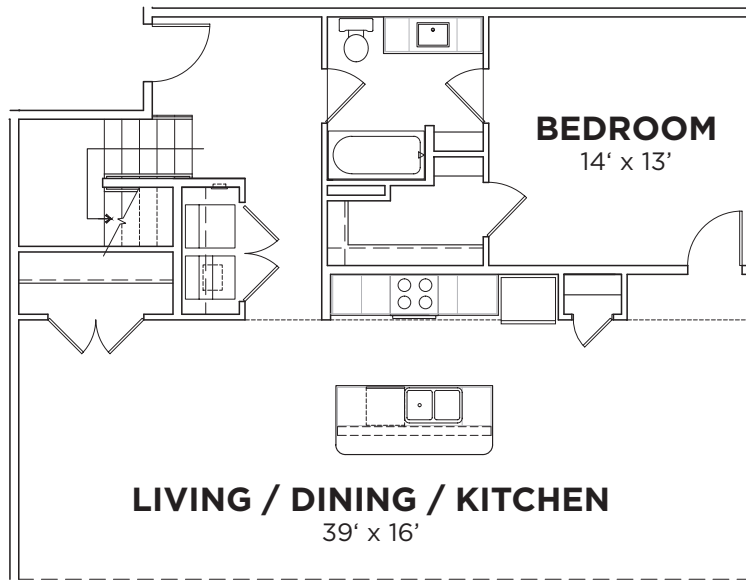

LOFT - MARTIN

401, 403

■ 2 BEDROOM ■ 2 BATH ■ 1624 SQ FT

LOWER LEVEL