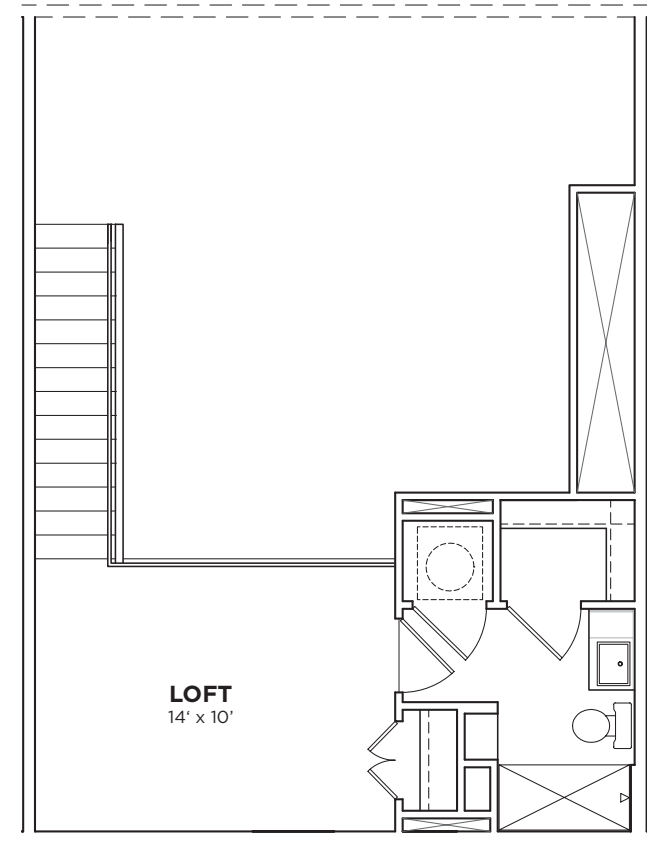

WEDGEWOOD
HOUSTON'S
NEWEST
DISTRICT

LOFT - JOHNSON

402

■ 1 BEDROOM + STUDY ■ 2 BATH ■ 1058 SQ FT

LOWER LEVEL

UPPER LEVEL

twelve⁶⁰
MARTIN

PHONE 615.861.4181

WEBSITE 1260MARTIN.COM

ADDRESS 1260 MARTIN STREET / NASHVILLE / 37203

Pricing, features, amenities, finishes, locations and layouts may change without notice. Room dimensions and square footages are approximate. Renderings, photographs, floor plans, amenities, finishes, upgrades, views and other information described are representational only and do not necessarily depict available units. Availability of units is subject to prior sales or reservations.