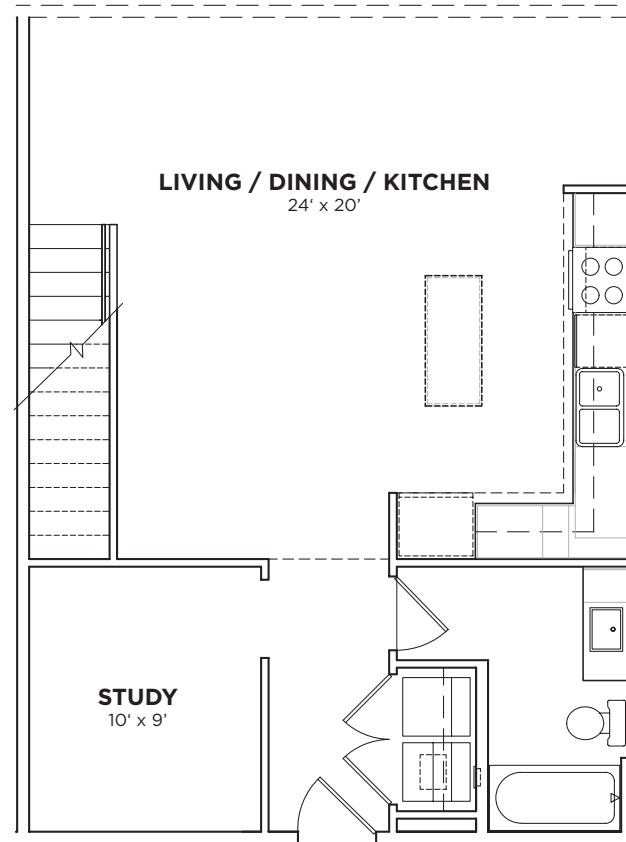

WEDGEWOOD
HOUSTON'S
NEWEST
DISTRICT

LOFT - JOHNSON

402

■ 1 BEDROOM + STUDY ■ 2 BATH ■ 1058 SQ FT

LOWER LEVEL

UPPER LEVEL

twelve⁶⁰
MARTIN

PHONE 615.861.4181

WEBSITE 1260MARTIN.COM

ADDRESS 1260 MARTIN STREET / NASHVILLE / 37203

Pricing, features, amenities, finishes, locations and layouts may change without notice. Room dimensions and square footages are approximate. Renderings, photographs, floor plans, amenities, finishes, upgrades, views and other information described are representational only and do not necessarily depict available units. Availability of units is subject to prior sales or reservations.