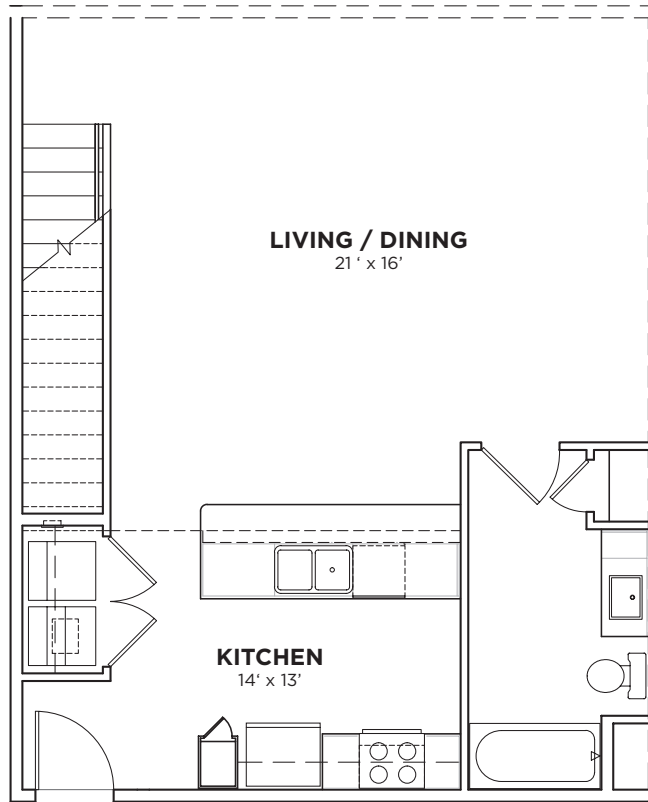

LOFT - TURNER

413, 414

■ 1 BEDROOM ■ 2 BATH ■ 1045 SQ FT

LOWER LEVEL