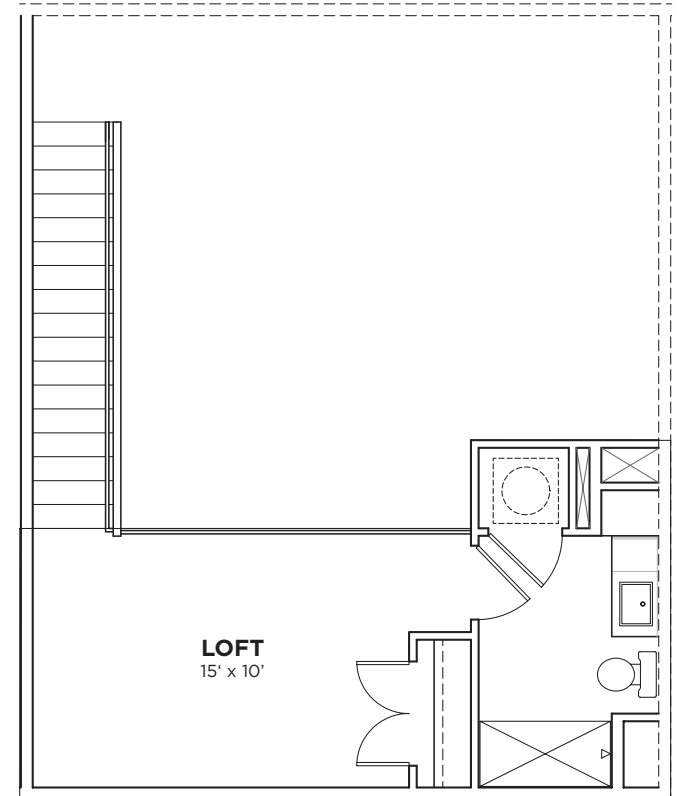

UPPER LEVEL

PHONE 615.861.4181

WEBSITE 1260MARTIN.COM

ADDRESS 1260 MARTIN STREET / NASHVILLE / 37203

core

VILLAGE
615.383.6964