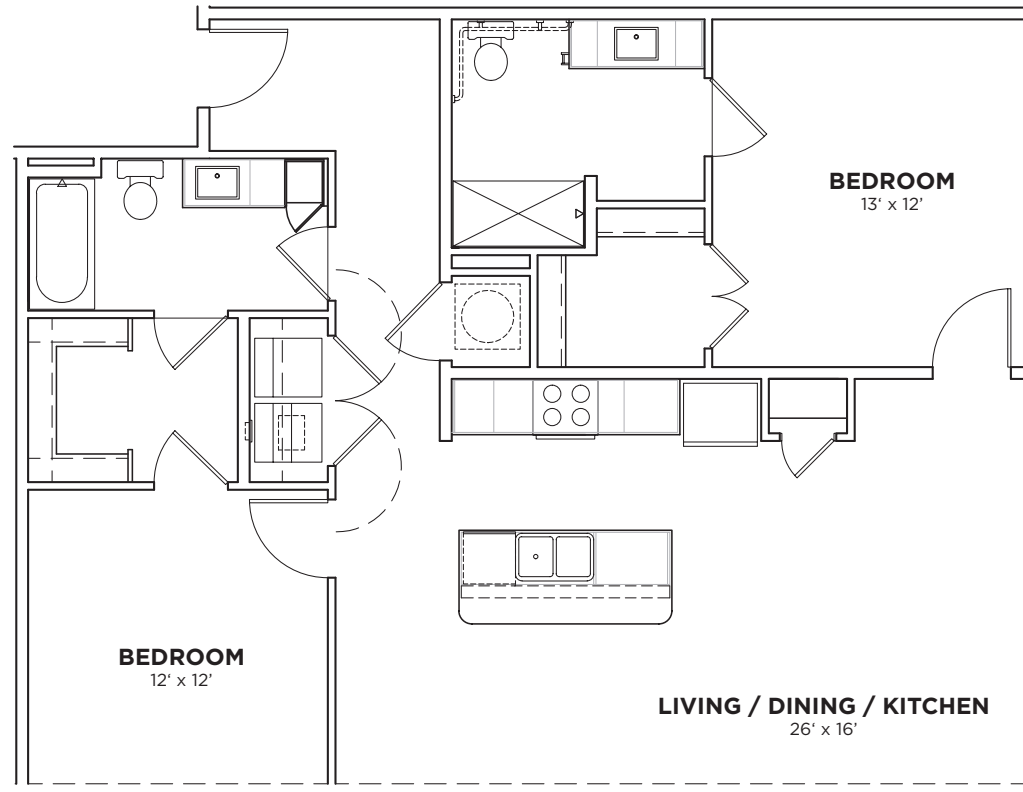

WEDGEWOOD
HOUSTON'S
NEWEST
DISTRICT

F

twelve⁶⁰
MARTIN

FLAT - JACKSON

201

■ 2 BEDROOM ■ 2 BATH ■ 1147 SQ FT

PHONE 615.861.4181

WEBSITE 1260MARTIN.COM

ADDRESS 1260 MARTIN STREET / NASHVILLE / 37203

core

VILLAGE
615.383.6964