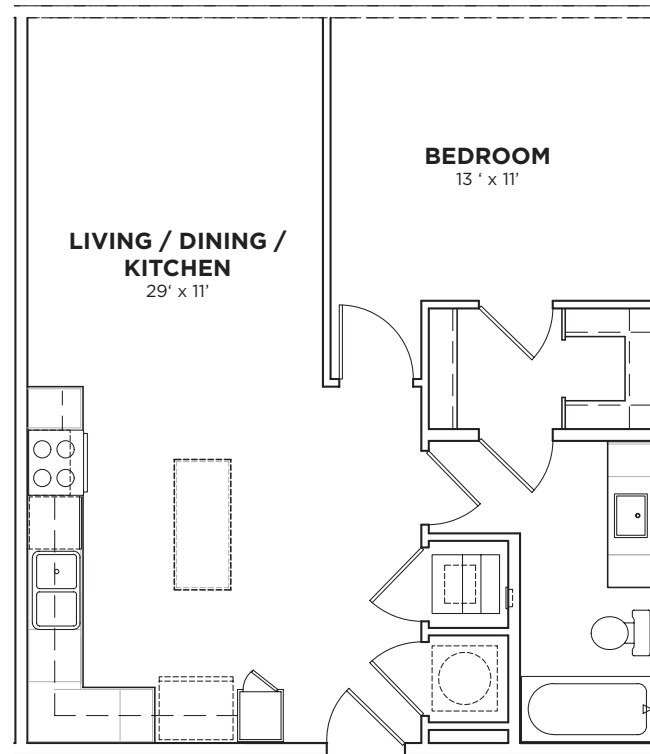

WEDGEWOOD
HOUSTON'S
NEWEST
DISTRICT

twelve⁶⁰
MARTIN

FLAT – DAVIS

205, 207, 209, 211

■ 1 BEDROOM ■ 1 BATH ■ 718 SQ FT

PHONE 615.861.4181

WEBSITE 1260MARTIN.COM

ADDRESS 1260 MARTIN STREET / NASHVILLE / 37203

Pricing, features, amenities, finishes, locations and layouts may change without notice. Room dimensions and square footages are approximate. Renderings, photographs, floor plans, amenities, finishes, upgrades, views and other information described are representational only and do not necessarily depict available units. Availability of units is subject to prior sales or reservations.

core