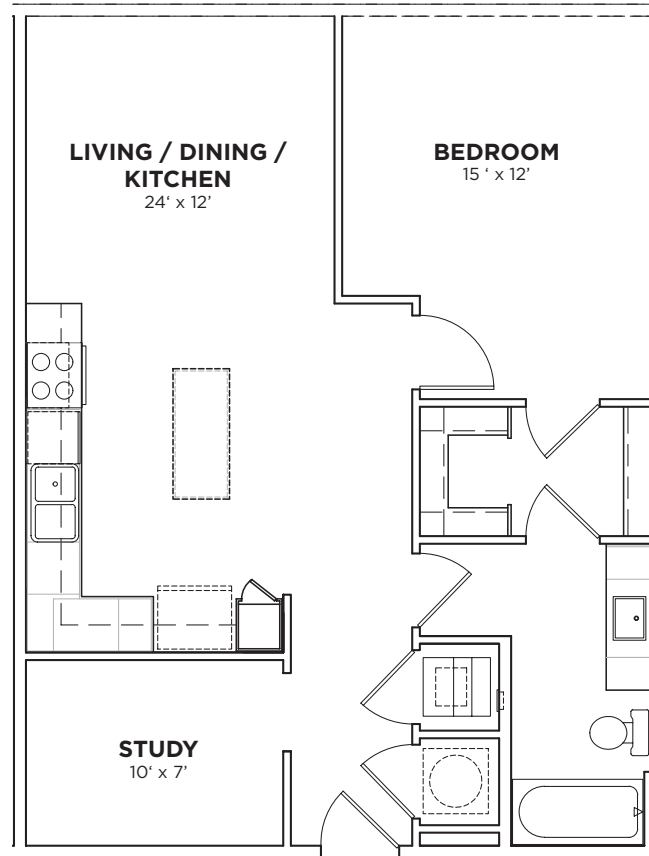

WEDGEWOOD
HOUSTON'S
NEWEST
DISTRICT

F

twelve⁶⁰
MARTIN

FLAT - RIDDLE

206, 208, 210, 212, 304, 305, 306, 307, 308, 309, 310, 311, 312

■ 1 BEDROOM + STUDY ■ 1 BATH ■ 818 SQ FT

PHONE 615.861.4181

WEBSITE 1260MARTIN.COM

ADDRESS 1260 MARTIN STREET / NASHVILLE / 37203

core

VILLAGE
615.383.6964