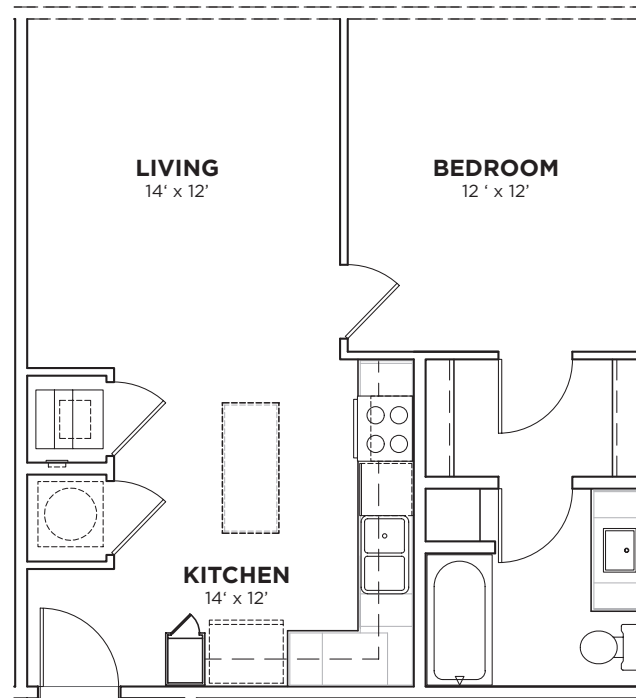

WEDGEWOOD  
HOUSTON'S  
NEWEST  
DISTRICT

F

twelve<sup>60</sup>  
MARTIN

# FLAT – ELLIS

213

■ 1 BEDROOM ■ 1 BATH ■ 650 SQ FT

PHONE 615.861.4181

WEBSITE 1260MARTIN.COM

ADDRESS 1260 MARTIN STREET / NASHVILLE / 37203

Pricing, features, amenities, finishes, locations and layouts may change without notice. Room dimensions and square footages are approximate. Renderings, photographs, floor plans, amenities, finishes, upgrades, views and other information described are representational only and do not necessarily depict available units. Availability of units is subject to prior sales or reservations.