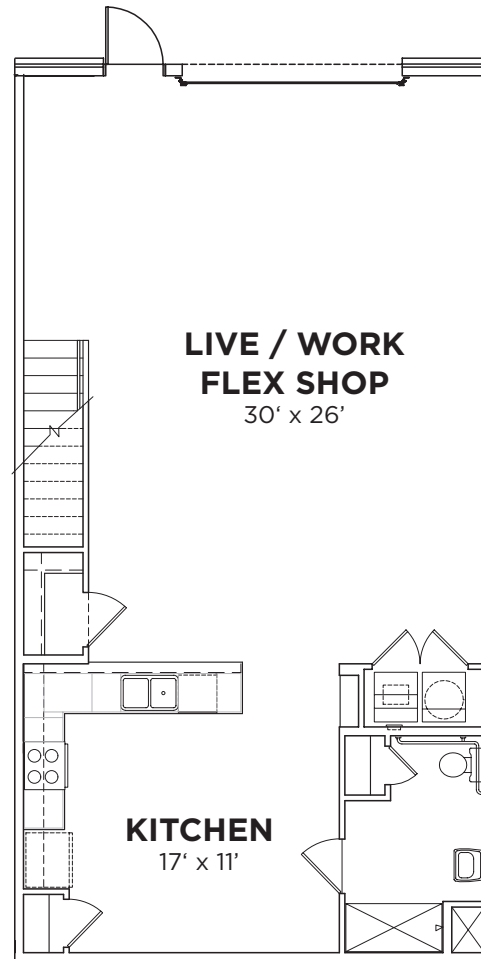

WEDGEWOOD
HOUSTON'S
NEWEST
DISTRICT

F

twelve⁶⁰
MARTIN

FLEX SHOP - COOK

1252, 1254, 1256, 1258

■ 1 BEDROOM ■ 2 BATH ■ 1554 SQ FT

LOWER LEVEL