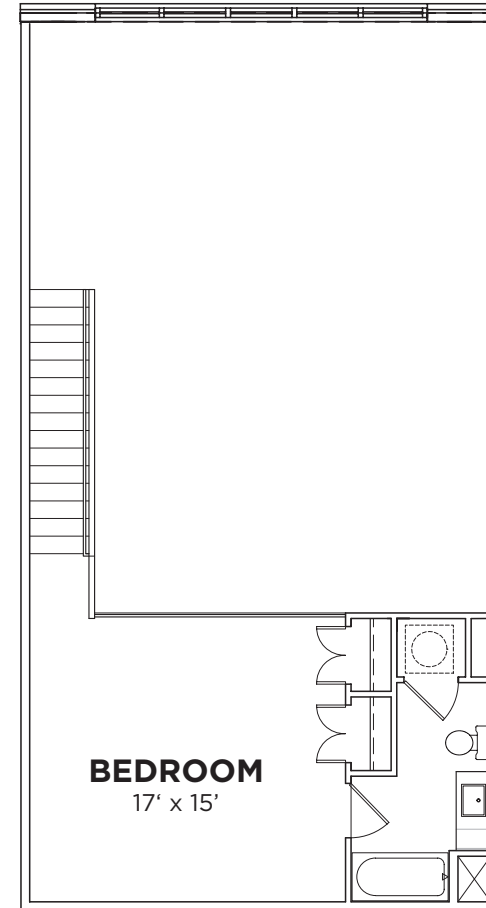

UPPER LEVEL

PHONE 615.861.4181

WEBSITE 1260MARTIN.COM

ADDRESS 1260 MARTIN STREET / NASHVILLE / 37203

core

VILLAGE
615.383.6964