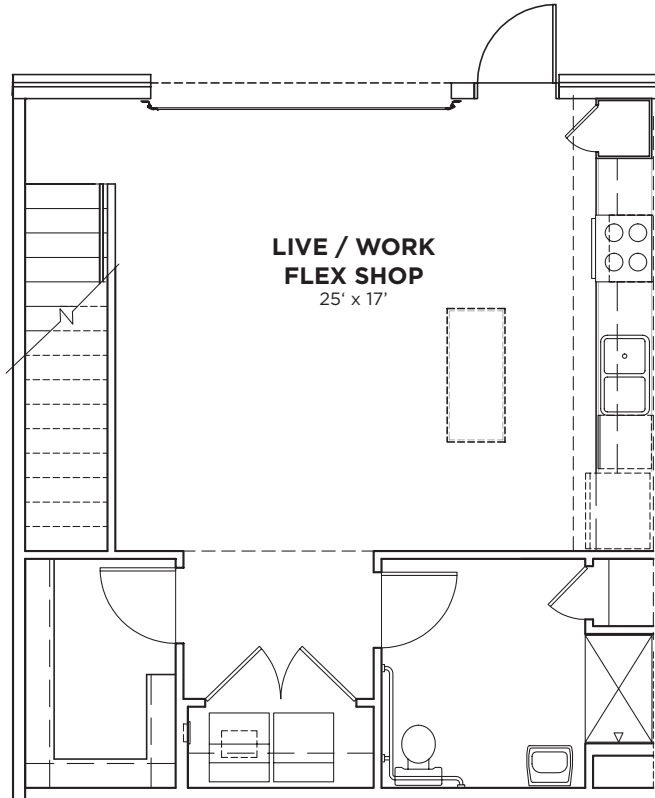

WEDGEWOOD
HOUSTON'S
NEWEST
DISTRICT

F

twelve⁶⁰
MARTIN

FLEX SHOP – CAMPBELL

1250

■ 1 BEDROOM ■ 1.5 BATH ■ 888 SQ FT

LOWER LEVEL