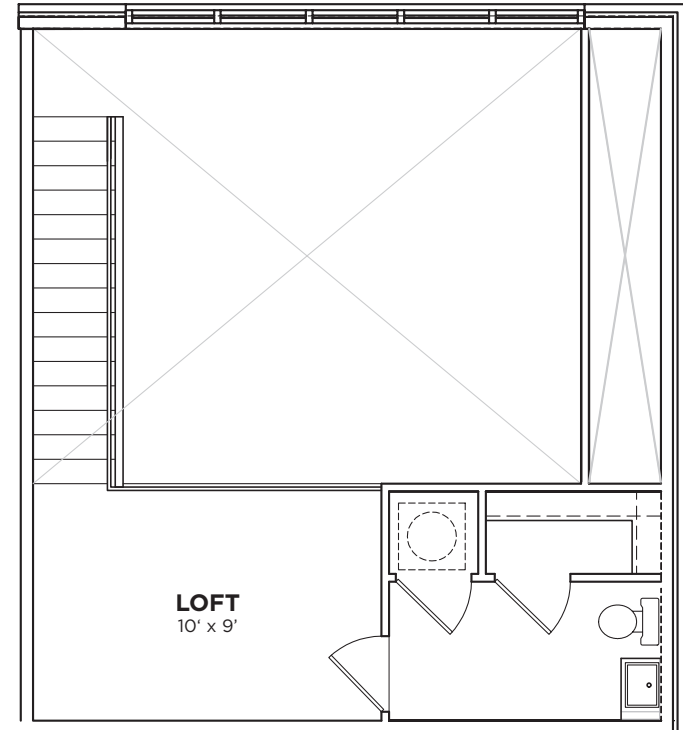

UPPER LEVEL

PHONE 615.861.4181

WEBSITE 1260MARTIN.COM

ADDRESS 1260 MARTIN STREET / NASHVILLE / 37203

core

VILLAGE
615.383.6964